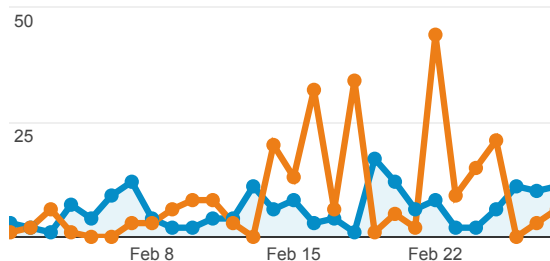

% New Visits

Feb 1, 2013 - Feb 28, 2013

62.21%

Site Avg: 62.21% (0.00%)

Jan 1, 2013 - Jan 31, 2013

61.42%

Site Avg: 61.42% (0.00%)

Avg. Visit Duration

Feb 1, 2013 - Feb 28, 2013

00:03:12

Site Avg: 00:03:12 (0.00%)

Jan 1, 2013 - Jan 31, 2013

00:05:44

Site Avg: 00:05:44 (0.00%)

Visits and % New Visits by Browser

Browser	Visits	% New Visits
Internet Explorer		
Feb 1, 2013 - Feb 28, 2013	88	64.77%
Jan 1, 2013 - Jan 31, 2013	191	58.64%
% Change	-53.93%	10.46%
Chrome		
Feb 1, 2013 - Feb 28, 2013	33	72.73%
Jan 1, 2013 - Jan 31, 2013	29	79.31%

Visits

Feb 1, 2013 - Feb 28, 2013: ● Visits

Jan 1, 2013 - Jan 31, 2013: ● Visits

Pageviews and Avg. Time on Page by Page

Page	Pageviews	Avg. Time on Page
/		
Feb 1, 2013 - Feb 28, 2013	139	00:01:33
Jan 1, 2013 - Jan 31, 2013	232	00:02:44
% Change	-40.09%	-43.50%
/index.html		
Feb 1, 2013 - Feb 28, 2013	33	00:00:39
Jan 1, 2013 - Jan 31, 2013	31	00:02:22
% Change	6.45%	-72.71%
/PRIME/SteeringWorkgroups.html		
Feb 1, 2013 - Feb 28, 2013	22	00:02:55
Jan 1, 2013 - Jan 31, 2013	13	00:00:59
% Change	69.23%	196.18%
/PRIME/WhatsPRIME.html		
Feb 1, 2013 - Feb 28, 2013	22	00:00:09
Jan 1, 2013 - Jan 31, 2013	25	00:00:52
% Change	-12.00%	-82.95%
/PRIME/HealthEquity.html		
Feb 1, 2013 - Feb 28, 2013	19	00:02:51
Jan 1, 2013 - Jan 31, 2013	17	00:02:20
% Change	11.76%	22.08%
/Resources/Recordings.html		
Feb 1, 2013 - Feb 28, 2013	1	00:00:00
Jan 1, 2013 - Jan 31, 2013	1	00:00:00
% Change	0%	0%